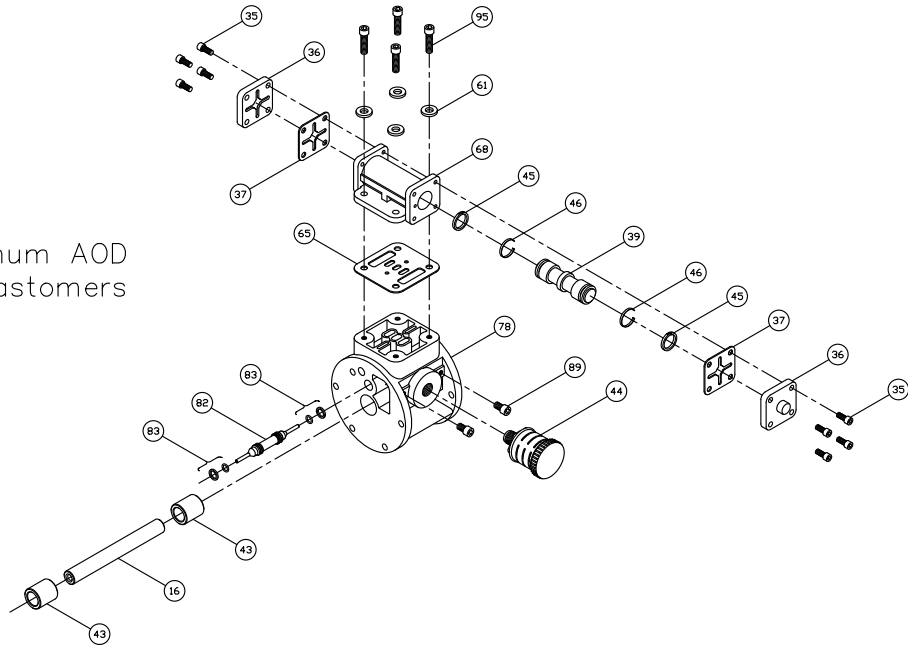

PRICE PUMP CO.

1" Aluminum AOD
Teflon Elastomers

44-382-00.dwg rev. B