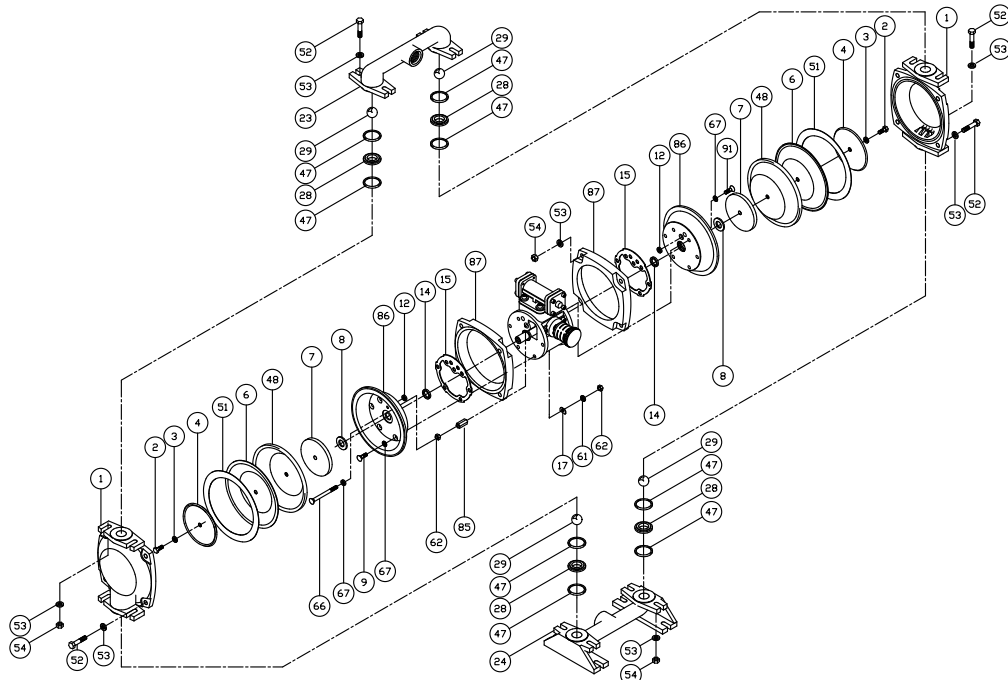

47-372-00.dwg rev. B

Price® Pump Co.

21775 Eighth Street East * Sonoma, CA 95476-0329 * (707) 938-8441 * Fax (707) 938-0764