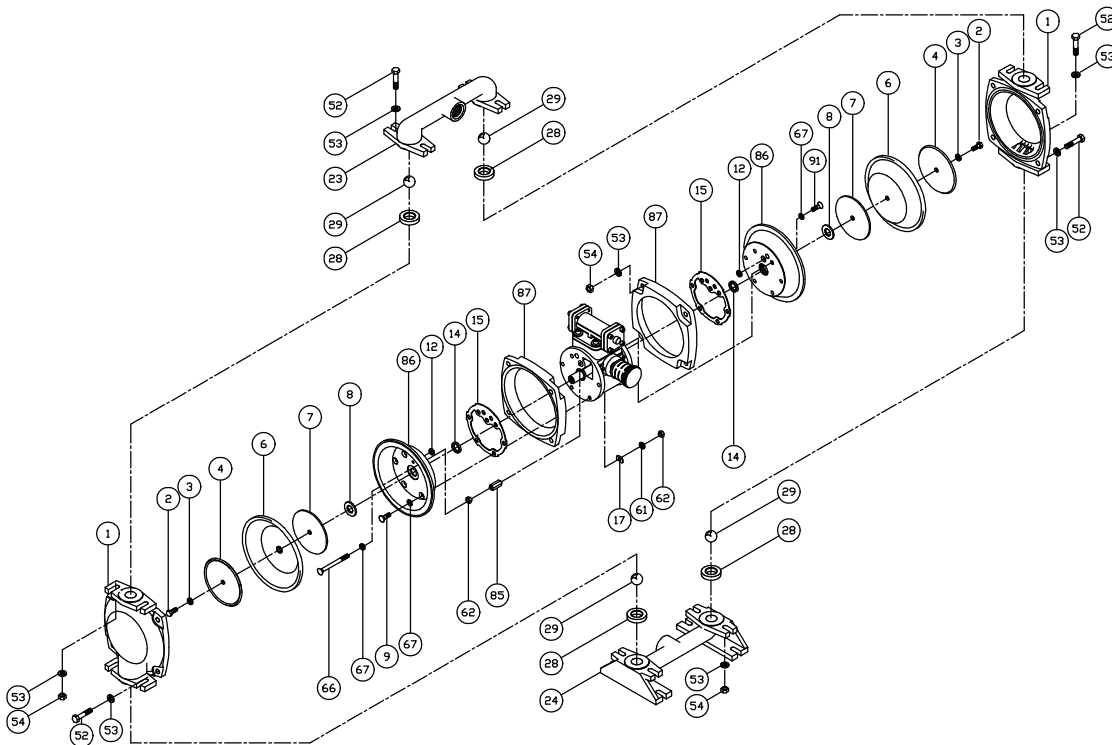

47-371-00.dwg rev. B

Price® Pump Co.