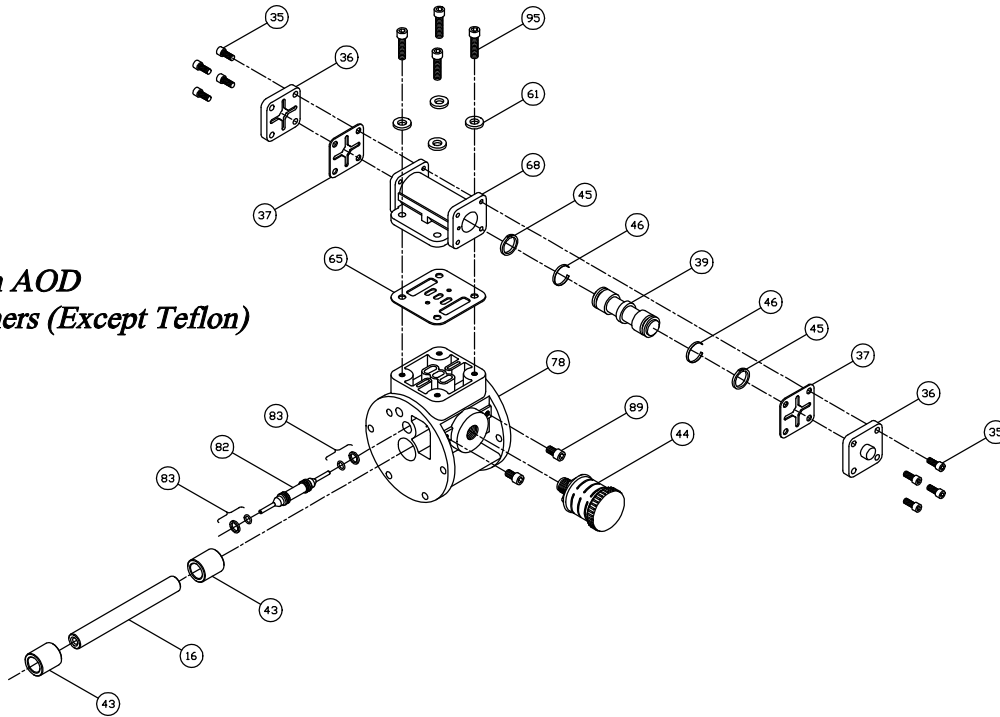

PRICE PUMP CO.

*1" Cast Iron AOD
All Elastomers (Except Teflon)*

44-382-00.dwg rev. B