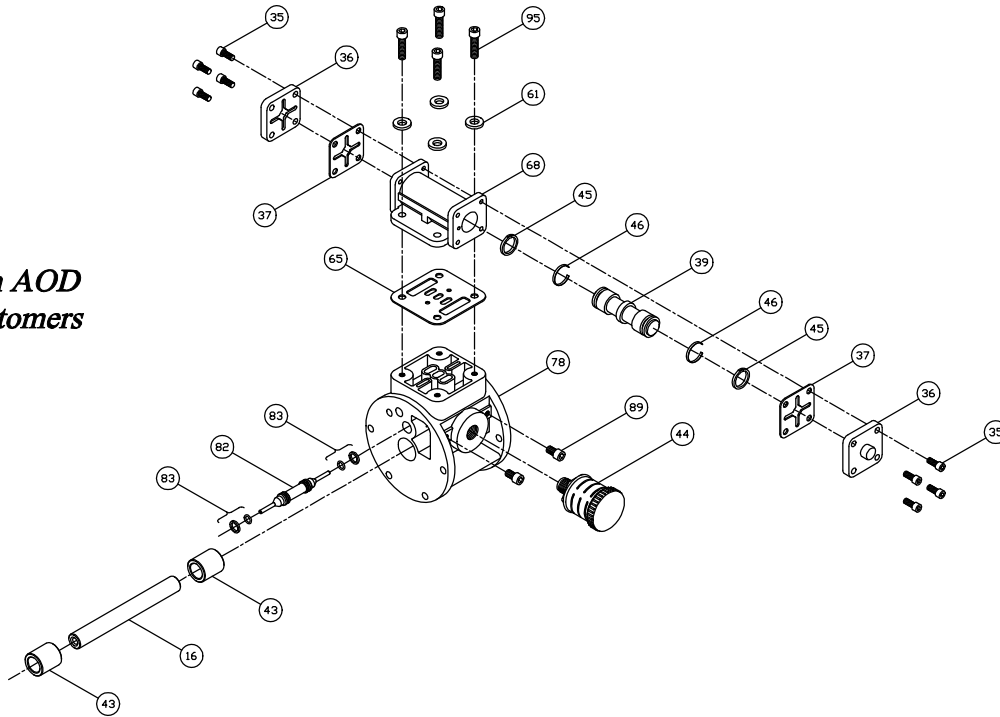

PRICE PUMP CO.

1AOD-Cltef.dwg rev. A

*1" Cast Iron AOD
Teflon Elastomers*

44-382-00.dwg rev. B