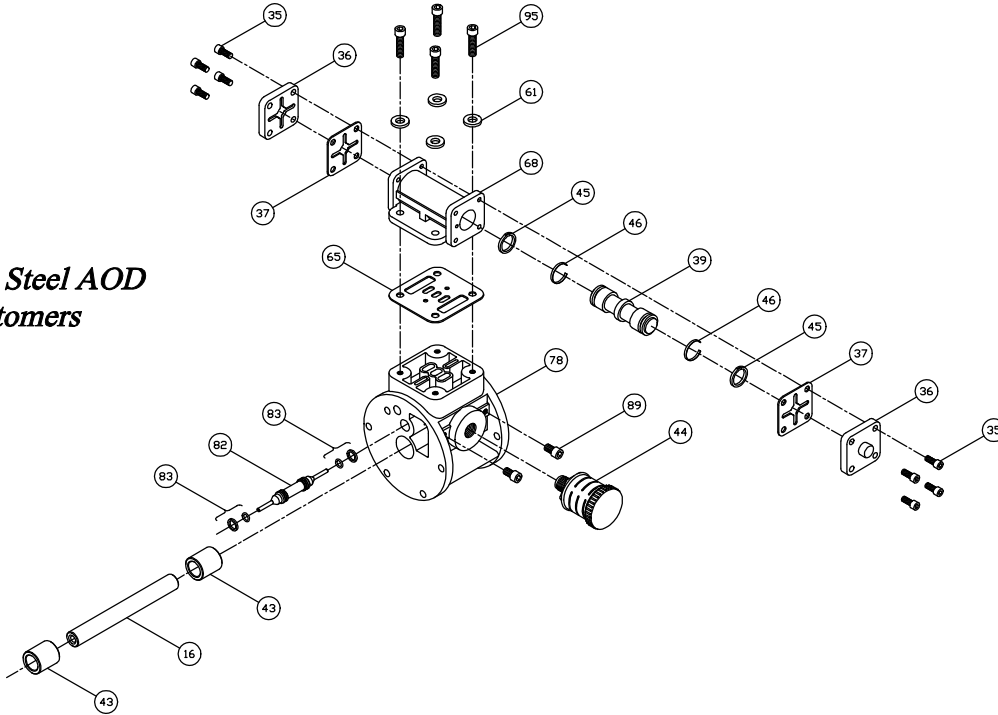

PRICE PUMP CO.

1AOD-SSStef.dwg rev. A

*1" Stainless Steel AOD
Teflon Elastomers*

44-382-00.dwg rev. B