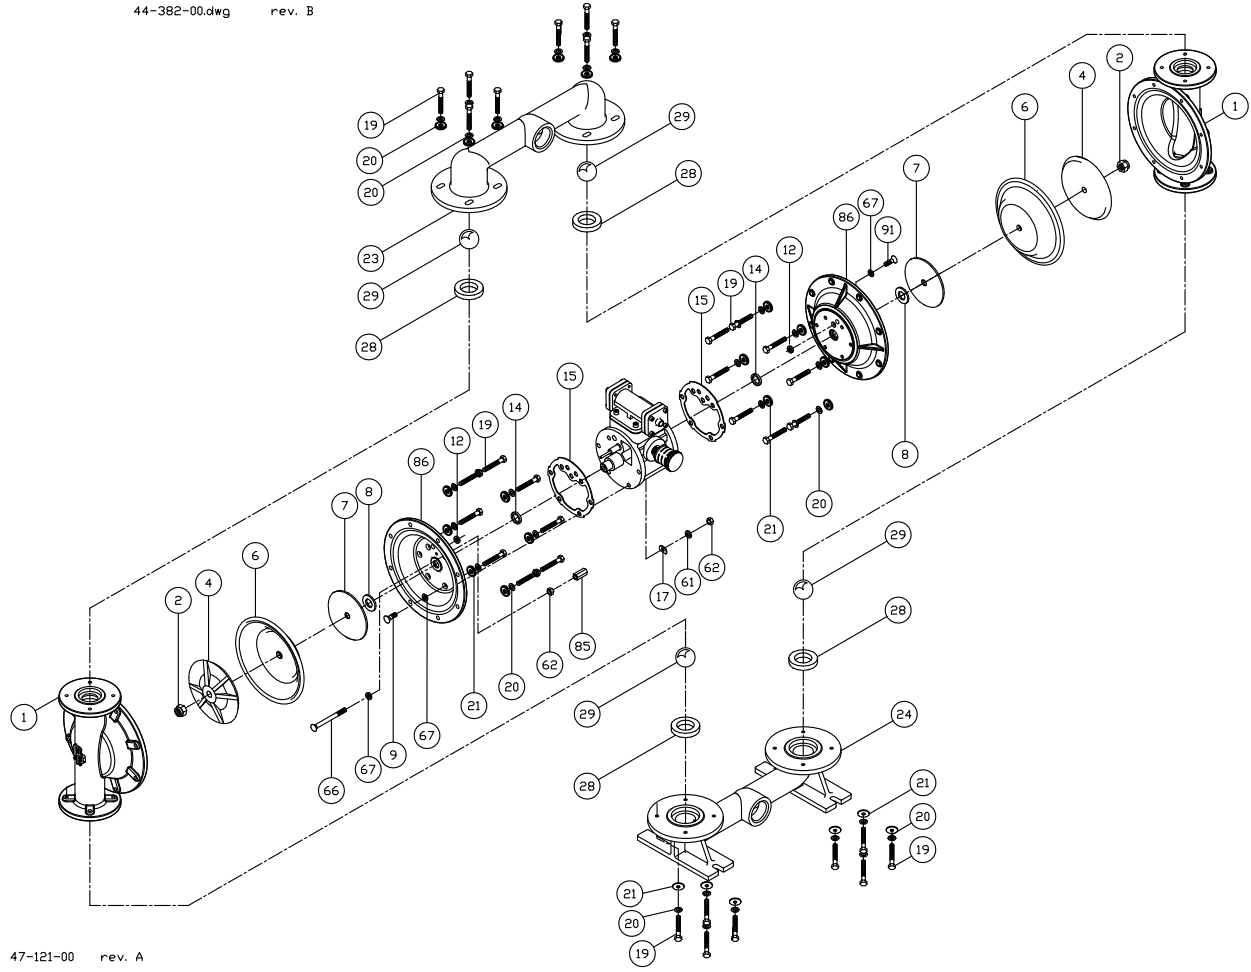

47-121-00 rev. A

Price Pump Co.

21775 Eighth Street East * Sonoma, CA 95476 * Phone (707) 938-8441 * Fax (707) 938-0764