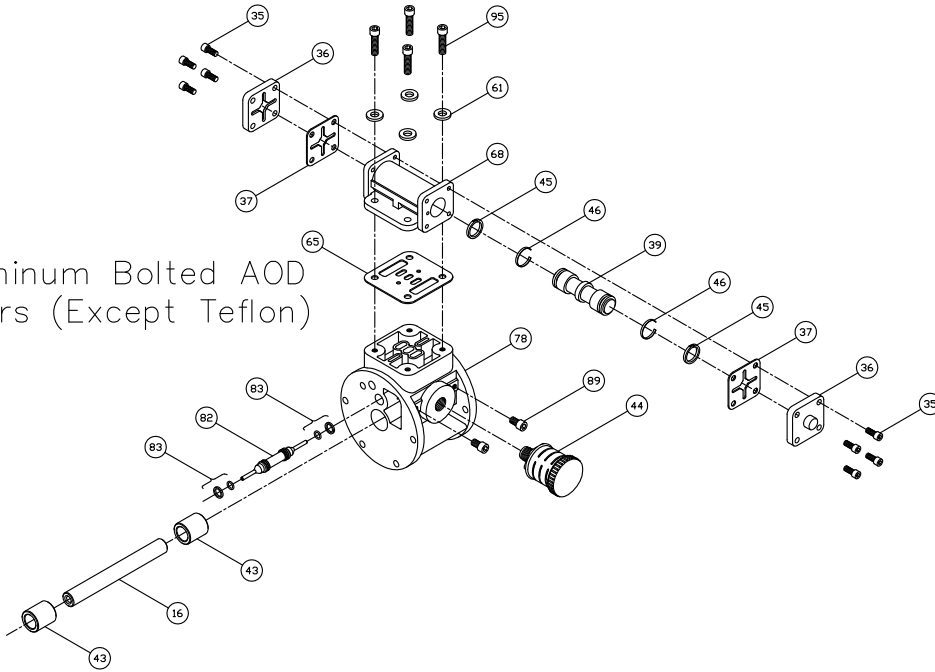

PRICE PUMP CO.

1-1/2" Aluminum Bolted AOD
All Elastomers (Except Teflon)

44-382-00.dwg rev. B