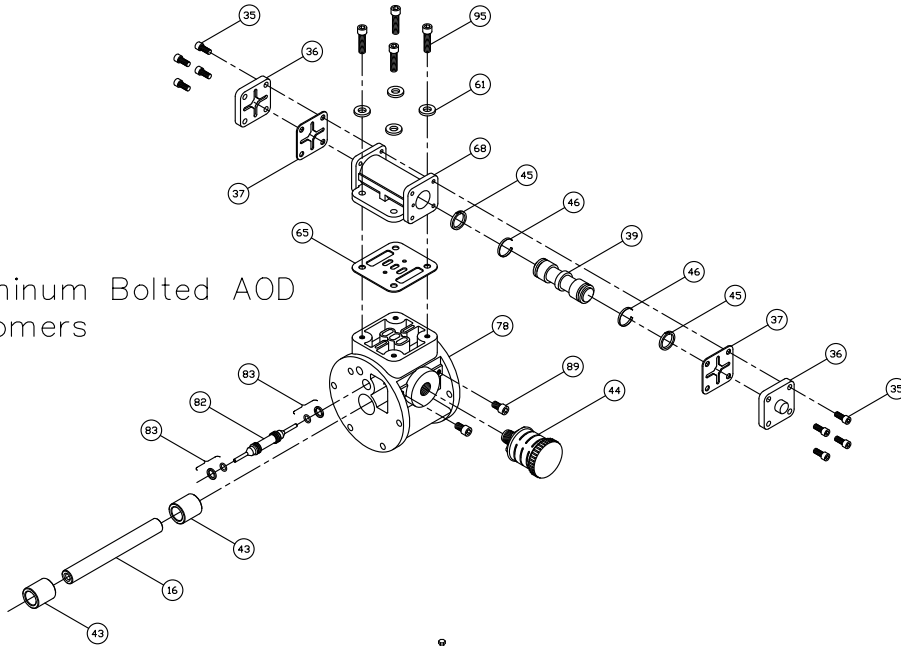

PRICE PUMP CO.

1.5AODB-ALtef.dwg

1-1/2" Aluminum Bolted AOD
Teflon Elastomers

44-382-00.dwg rev. B