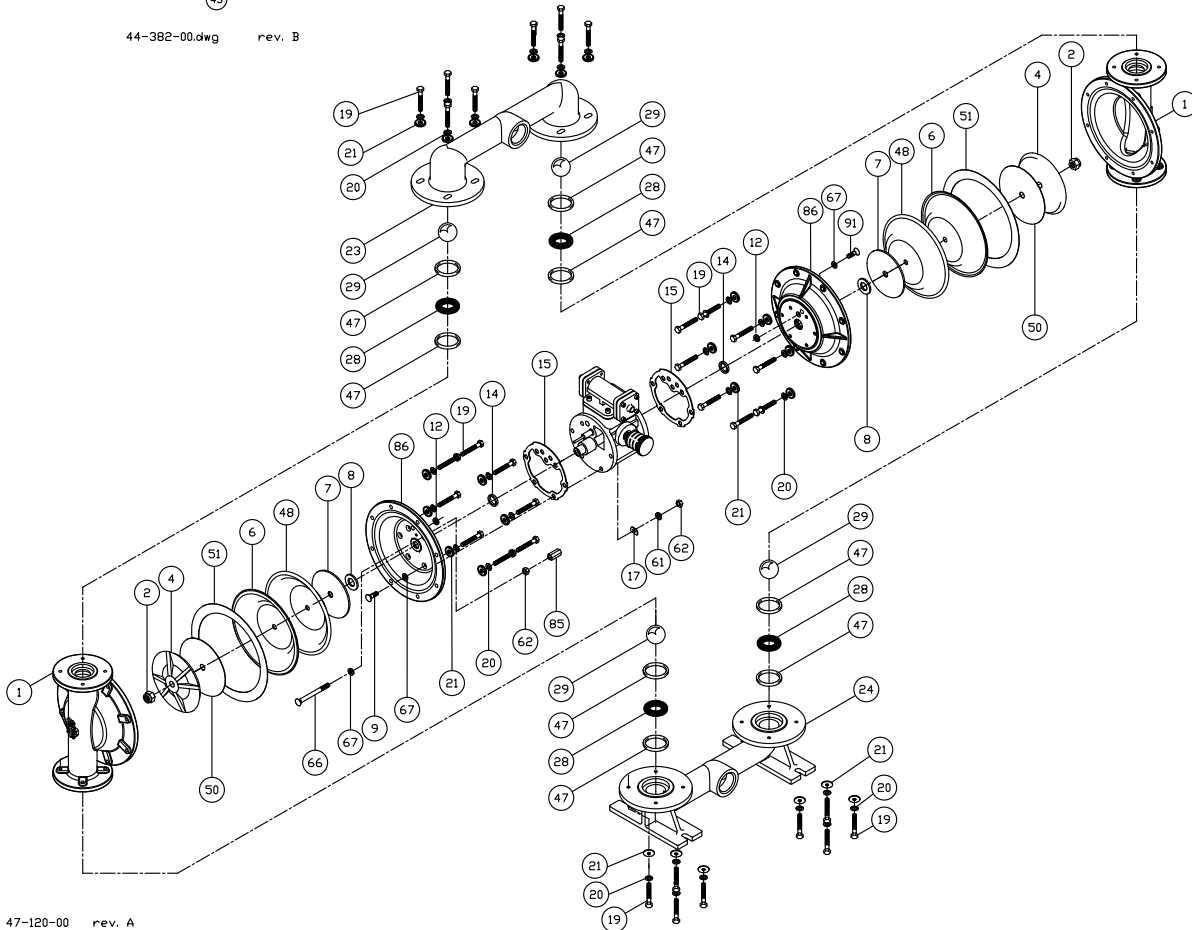

47-120-00 rev. A

Price Pump Co.

21775 Eighth Street East * Sonoma, CA 95476 * Phone (707) 938-8441 * Fax (707) 938-0764