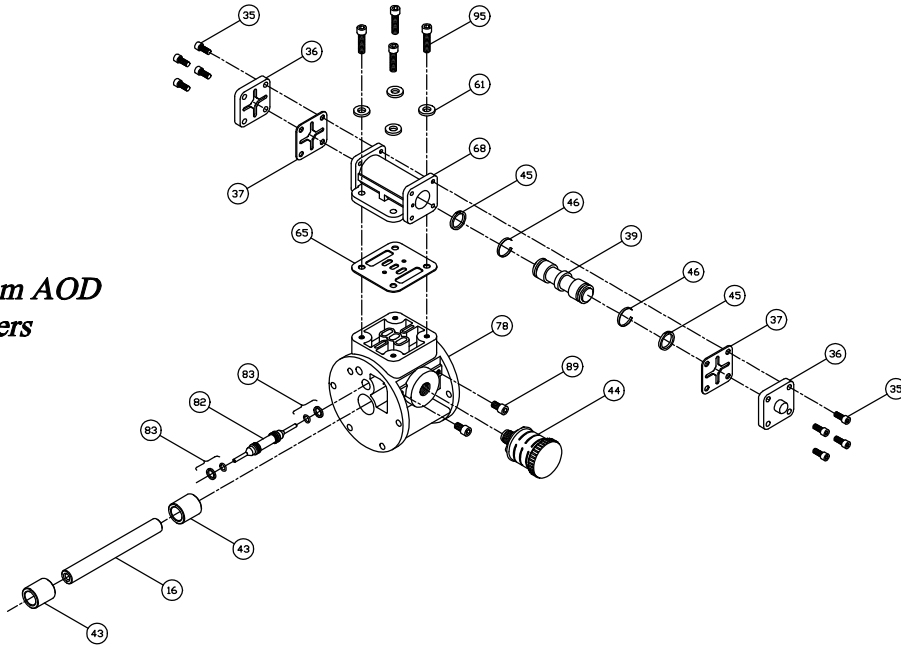

PRICE PUMP CO.

1.5AOD-ALtef.dwg rev. B

**1-1/2" Aluminum AOD
Teflon Elastomers**

44-382-00.dwg rev. B