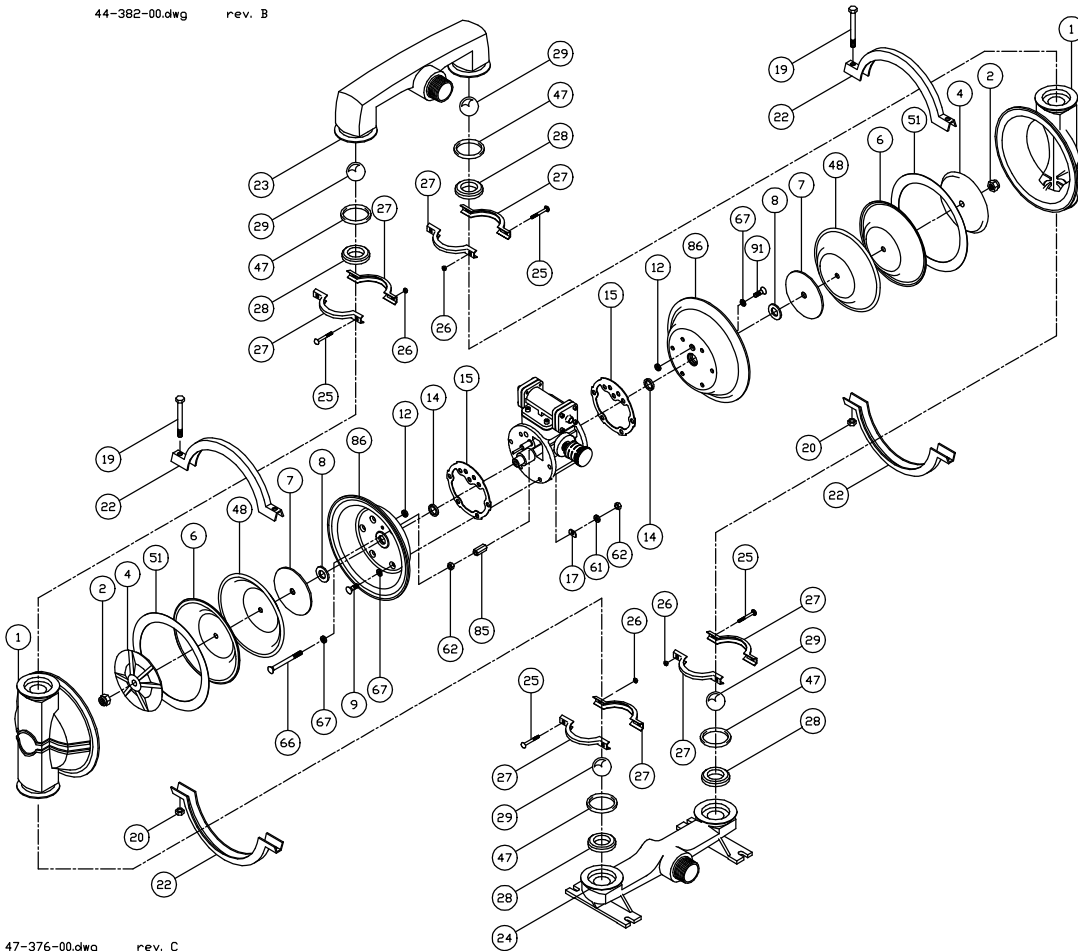

47-376-00.dwg rev. C

Price® Pump Co.

21775 Eighth Street East * P.O. Box Q * Sonoma, CA 95476-0329 * (707) 938-8441 * Fax (707) 938-0764