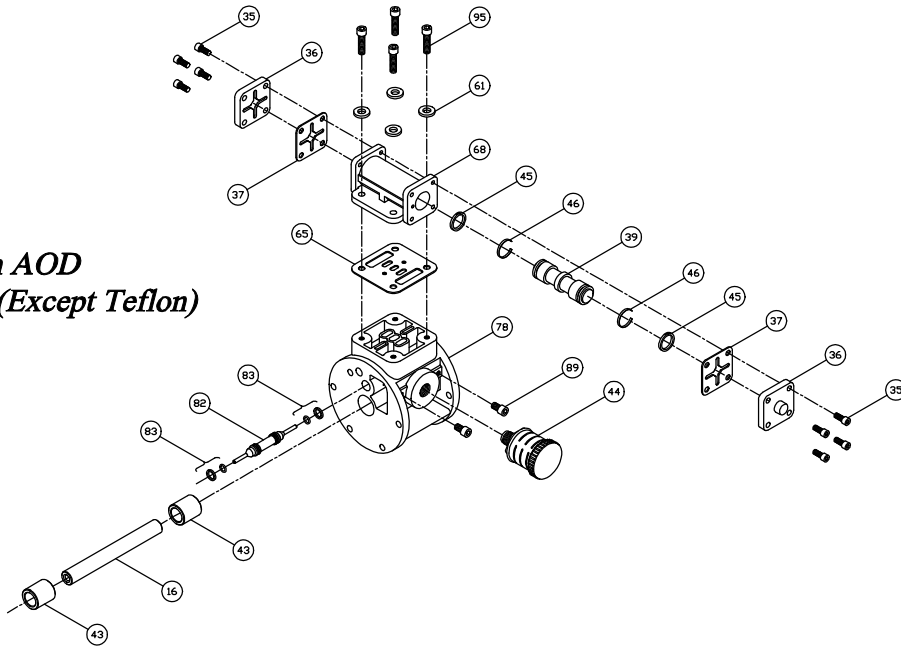

PRICE PUMP CO.

1-1/2" Cast Iron AOD
All Elastomers (Except Teflon)

44-382-00.dwg rev. B