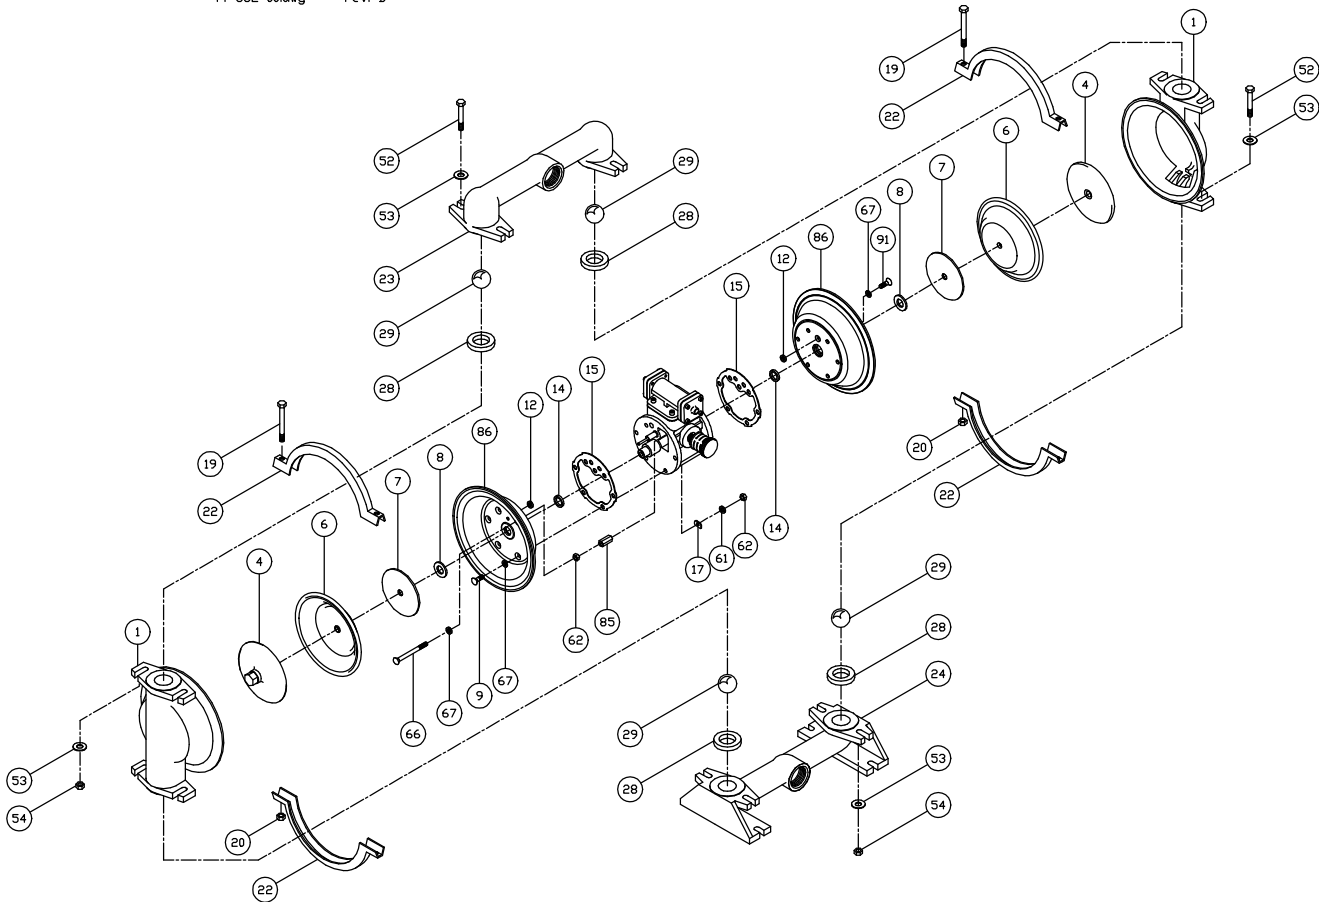

47-373-00.dwg rev. B

Price® Pump Co.

21775 Eighth Street East * P.O. Box Q * Sonoma, CA 95476-0329 * (707) 938-8441 * Fax (707) 938-0764