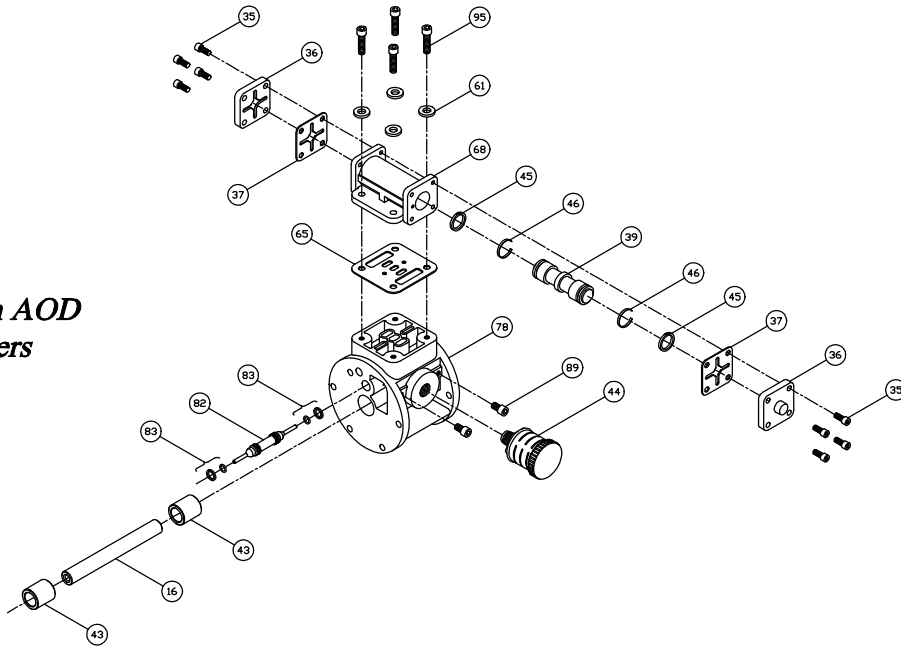

PRICE PUMP CO.

*1-1/2" Cast Iron AOD
Teflon Elastomers*

44-382-00.dwg rev. B