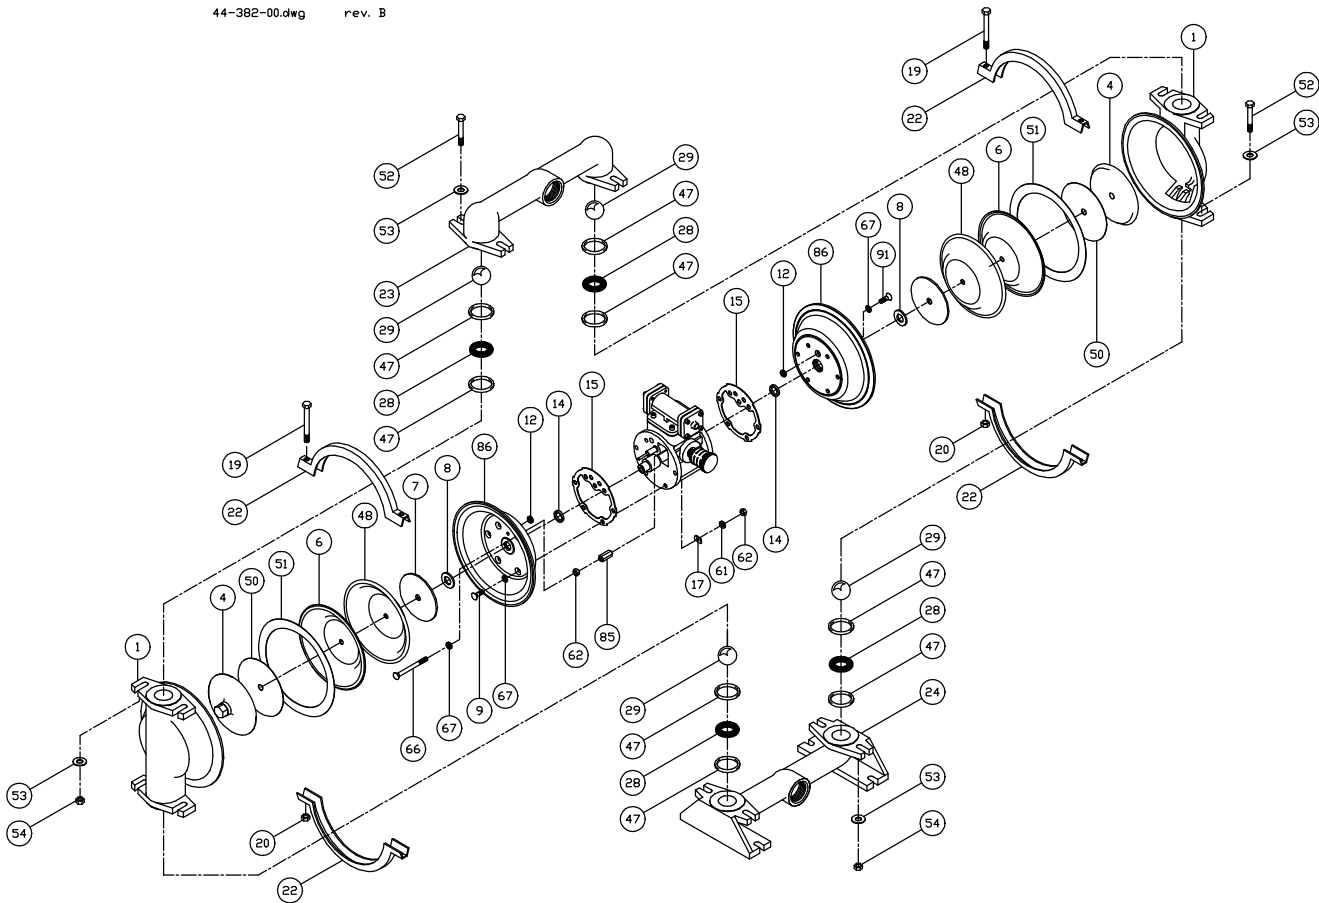

47-374-00.dwg rev. C

Price® Pump Co.

21775 Eighth Street East * P.O. Box Q * Sonoma, CA 95476-0329 * (707) 938-8441 * Fax (707) 938-0764