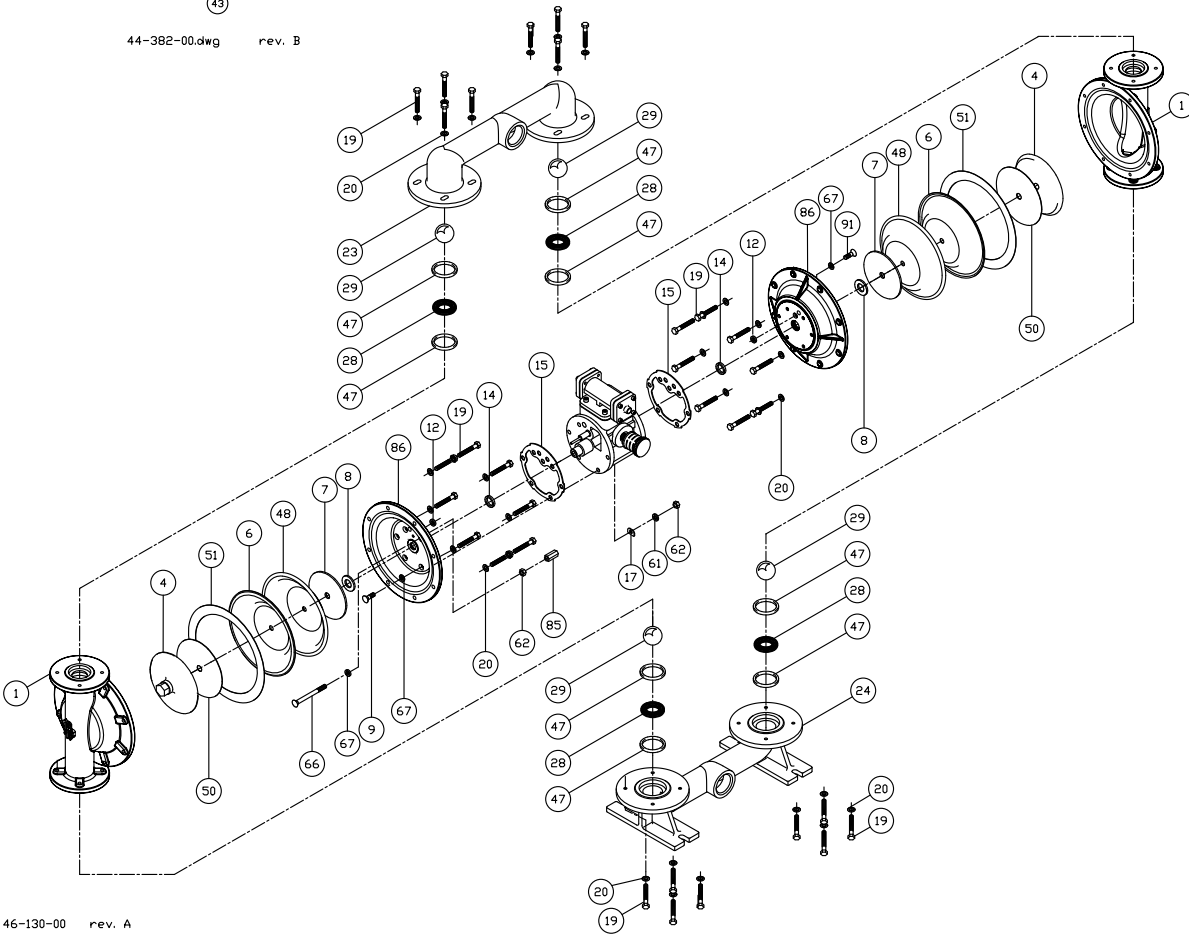

46-130-00 rev. A

Price Pump Co.

21775 Eighth Street East * Sonoma, CA 95476 * Phone (707) 938-8441 * Fax (707) 938-0764