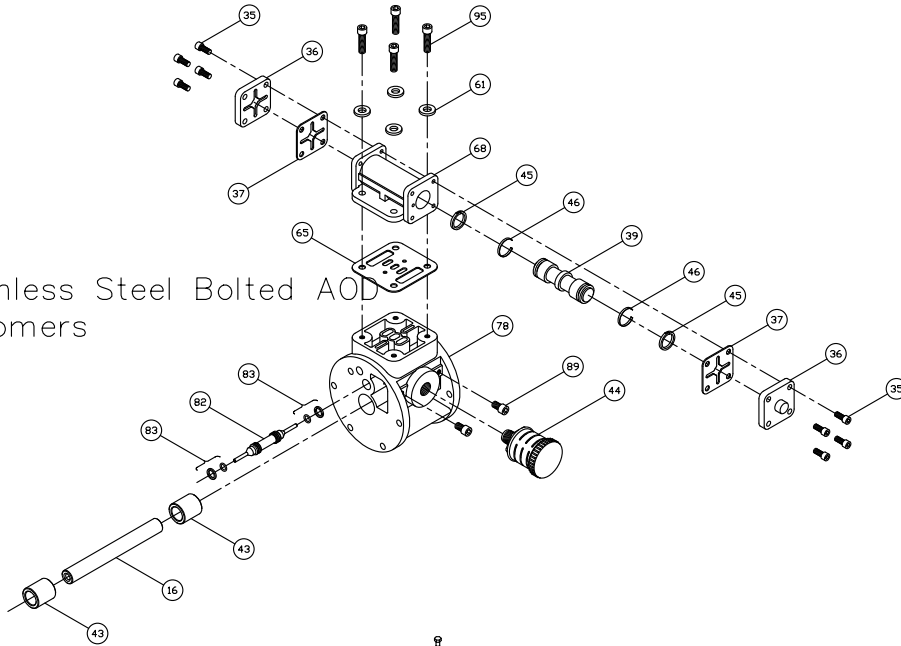

PRICE PUMP CO.

1-1/2" Stainless Steel Bolted AOD
Teflon Elastomers

44-382-00.dwg rev. B