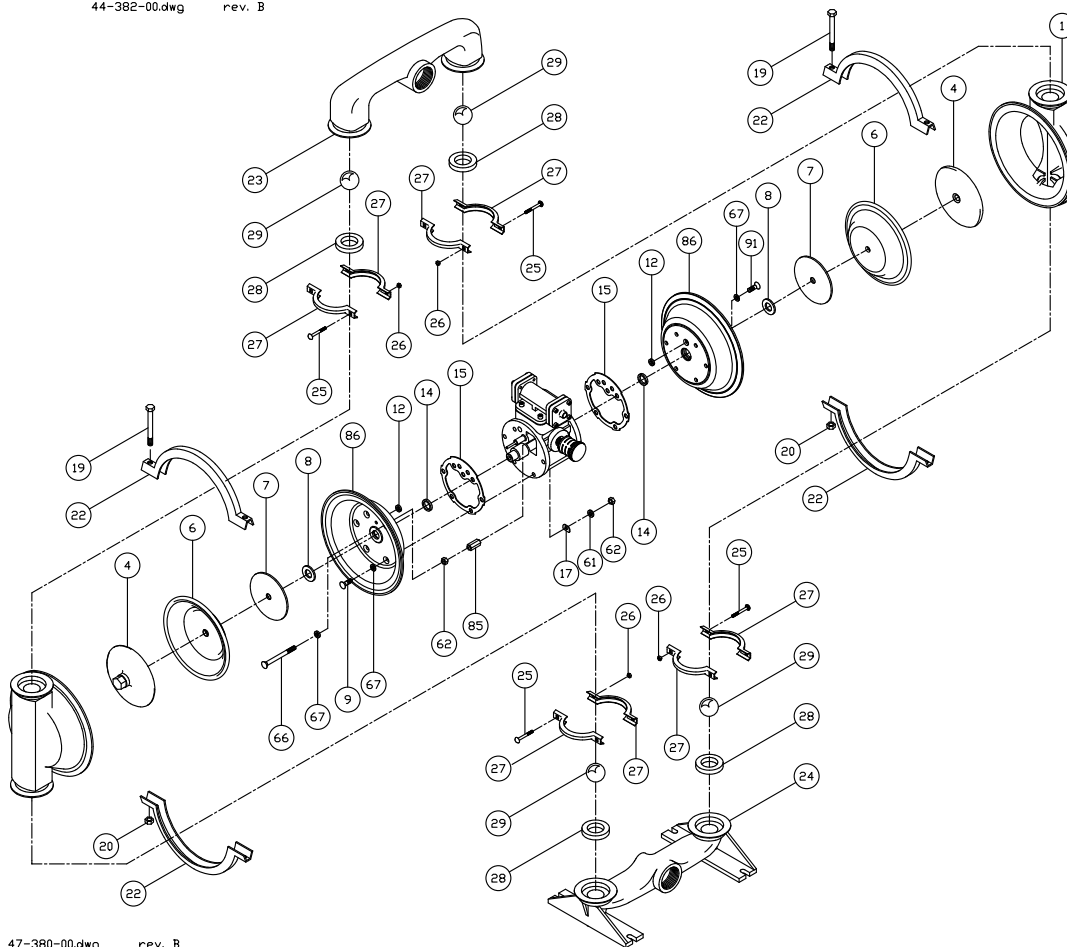

47-380-00.dwg rev. B