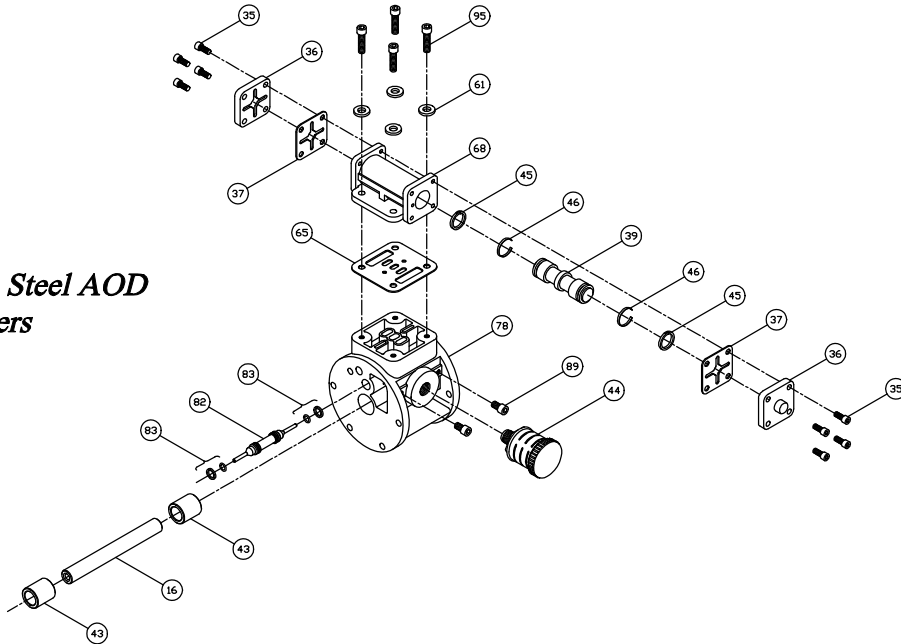

PRICE PUMP CO.

1-1/2" Stainless Steel AOD
Teflon Elastomers

44-382-00.dwg rev. B