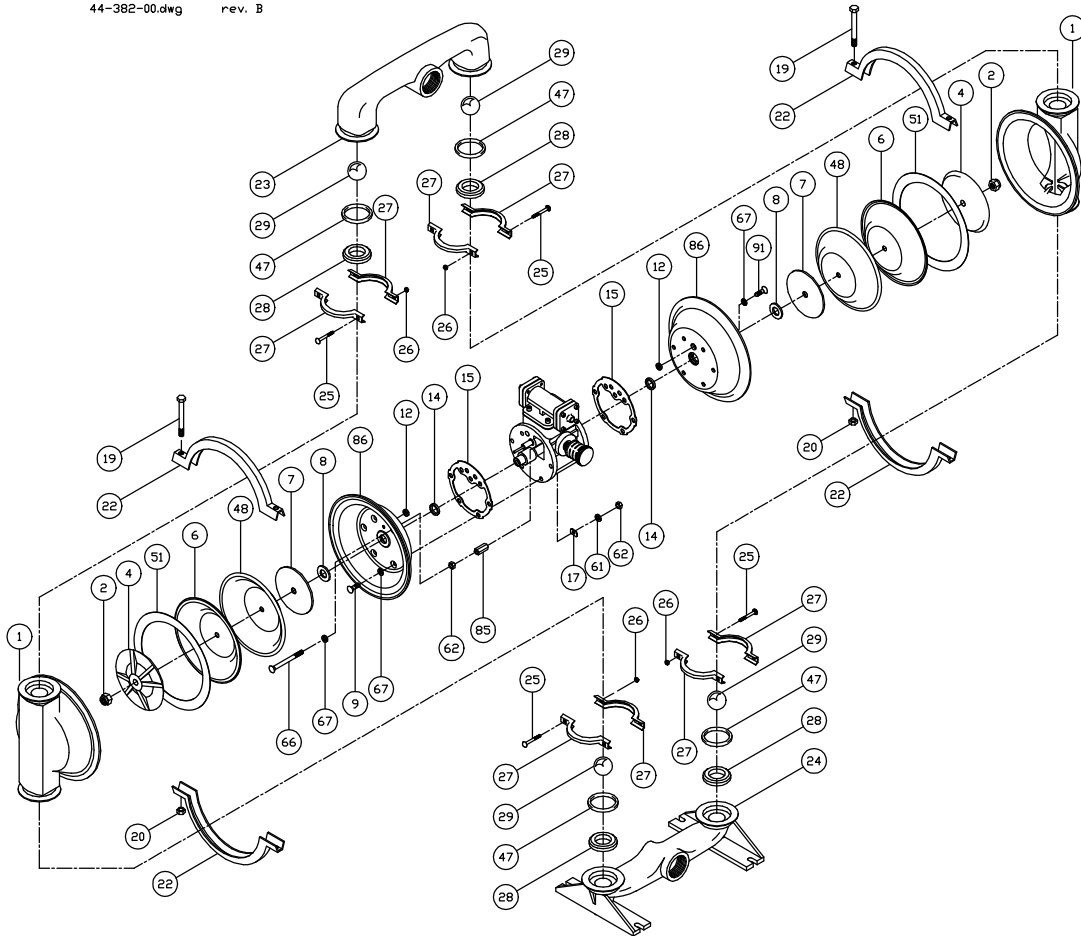

47-379-00.dwg rev. C

Price Pump Co.