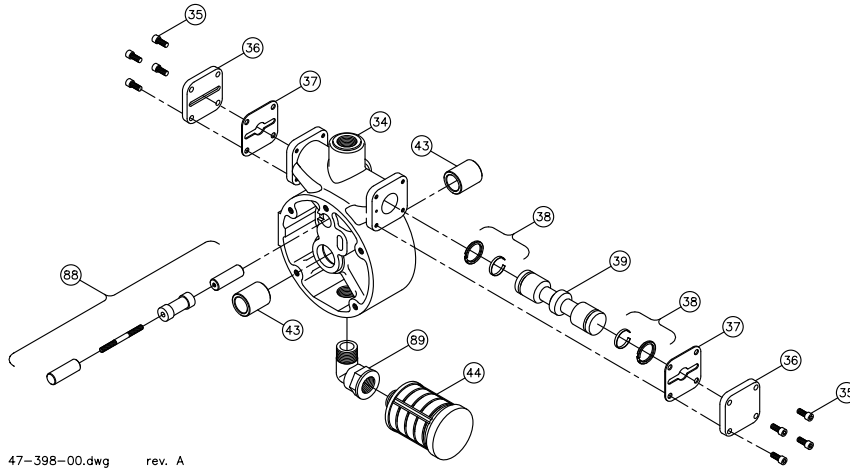

PRICE PUMP CO.

3AOD-AL.dwg rev. NC