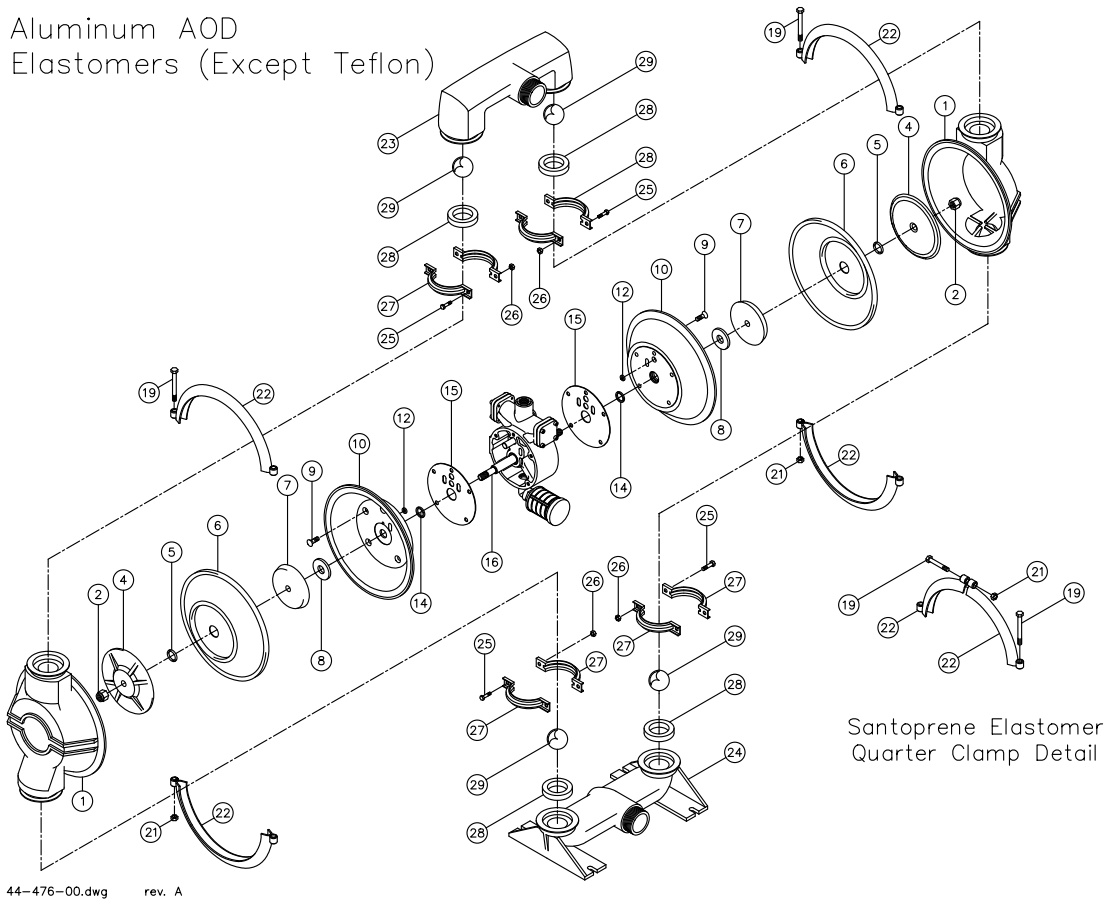

3" Aluminum AOD
All Elastomers (Except Teflon)