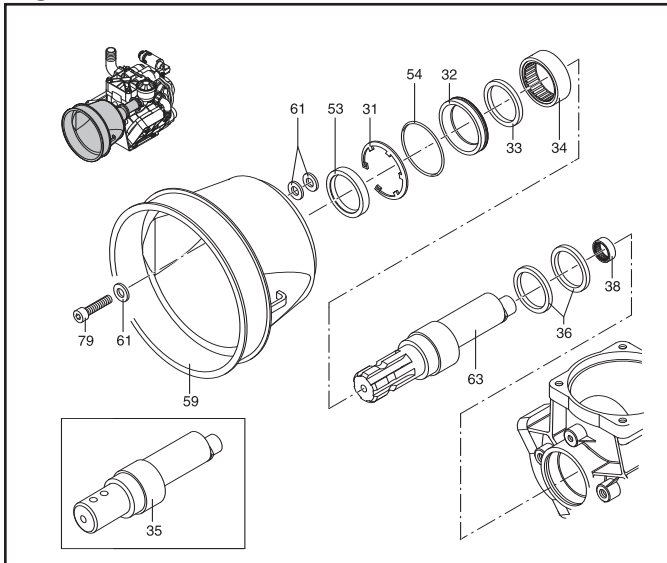

Parts Illustrations for Models 9910-D115, 9910-D115GR34 and 9910-D135

Figure 8. Parts Illustrations for Model 9910-D115 and 9910-D135