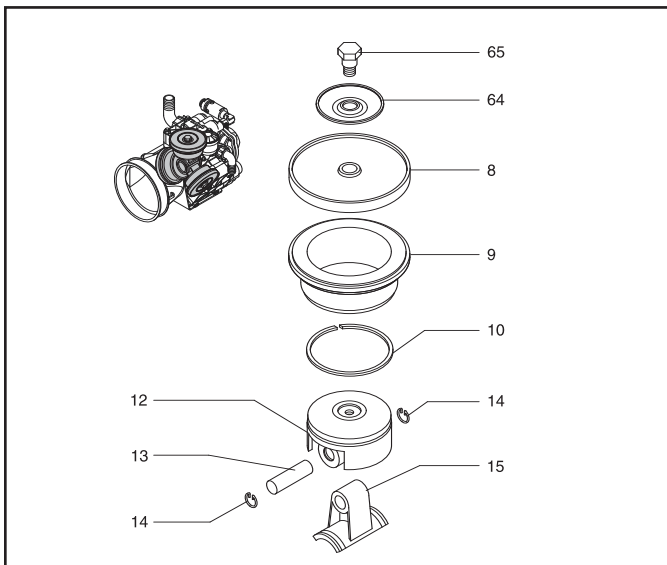

Parts Illustrations for Models 9910-D115, 9910-D115GR34 and 9910-D135

Figure 9. 9910-D115GR34 Gear Box Components